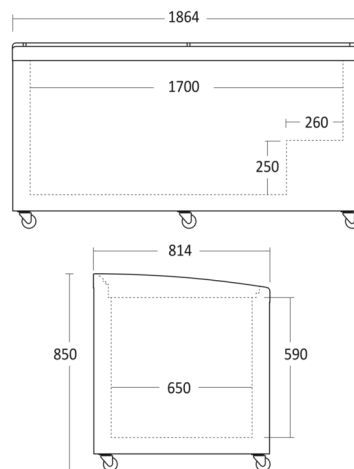

Supermarket Freezer

SIF700C

Item number	23424410000SIF700C	Taric goods code	8418501190
EAN code	5704704019645	QTY in 40HQ	39

Short Description

Supermarket freezers are ideal both in convenience stores, kiosks, gas stations, etc. and ensure, with their glass door, a good presentation of the freezer's contents. The SIF700C has a net freezing capacity of 501 litres

Use model SIF600C if an end model for island solution is needed

Key features

- Large curved sliding glass lids with strong aluminum handles
- Dual function - freezer can be converted to cooling 2-7°C
- 6 strong wire baskets and coated white steel inner liner
- LED light inside
- 4 strong castors
- Bumper bar
- Digital thermometer
- Use model SIF600C if end model needed for island solution

Measurement Drawings

Dimensions and weight

Product dimensions, HxWxD, mm	850 x 1864 x 814
Product depth w/handle, mm	814
Packaging dimensions, HxWxD, mm	895 x 1930 x 880
Total packaging volume m3	1,52
Gross volume, L	670
Net volume, L	501
Gross- / Net volume, L	670 / 501
Internal dimensions, HxWxD, mm	590 x 1700 x 650
Gross- / Net weight, kg	125 / 105

Installation and power

Voltage / hertz, V/hz	230 / 50
Peak power watt, W	420
Watt / Ampere, W/A	300 / 2.5
Length of Powercord, cm	200

Design and comfort

Controller	Digital
Control panel	Outside
Digital display	Yes
Internal light	Horizontal LED
External thermometer	Yes
Door- / lid type	Sliding
Handle	Outside
Number of castors, pcs	4 castors (2 w/brake)
Lock & Key	No