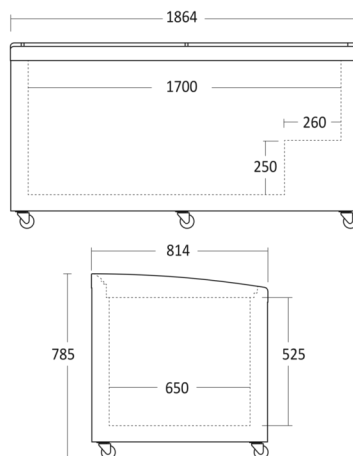

### Measurement Drawings

### Dimensions and weight

Product dimensions, HxWxD, mm	785 x 1864 x 814
Product depth w/handle, mm	814
Packaging dimensions, HxWxD, mm	880 x 1930 x 880
Total packaging volume m3	1,495
Gross volume, L	600
Net volume, L	430
Gross- / Net volume, L	600 / 430
Internal dimensions, HxWxD, mm	525 x 1700 x 650
Gross- / Net weight, kg	120 / 100